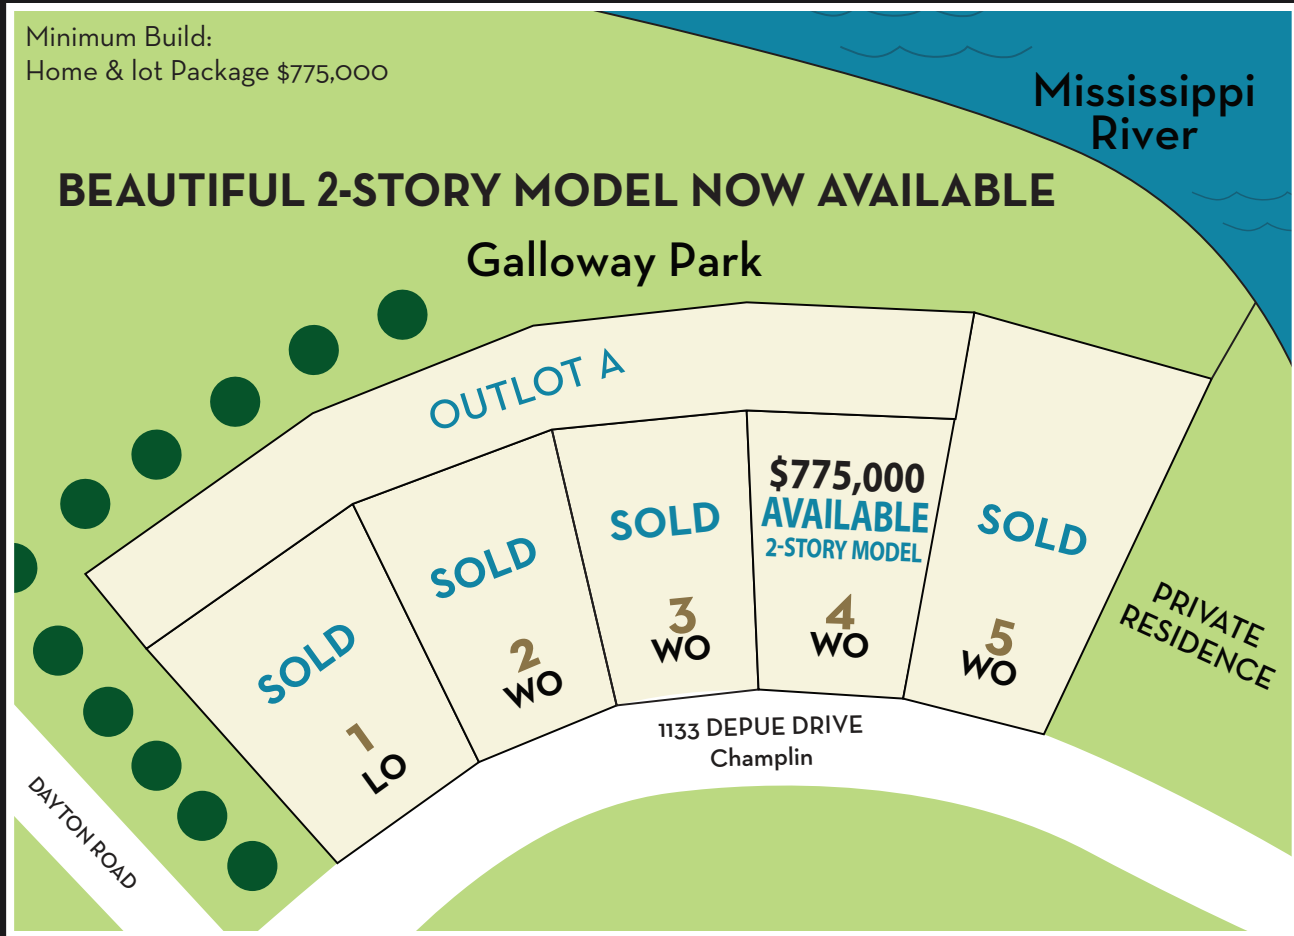

ALL LOTS BACK UP TO  
 72 ACRE GALLOWAY PARK WHICH  
 IS ON THE MISSISSIPPI RIVER

## GALLOWAY ESTATES

- Award winning Anoka Hennepin District 11 Schools including: Champlin Park High School, Jackson Middle School and CBPA Grade School
- No Association Fee
- Quick access to 169 and 610
- Minutes to Downtown
- Close to Maple Grove Arbor Lakes shopping and dining