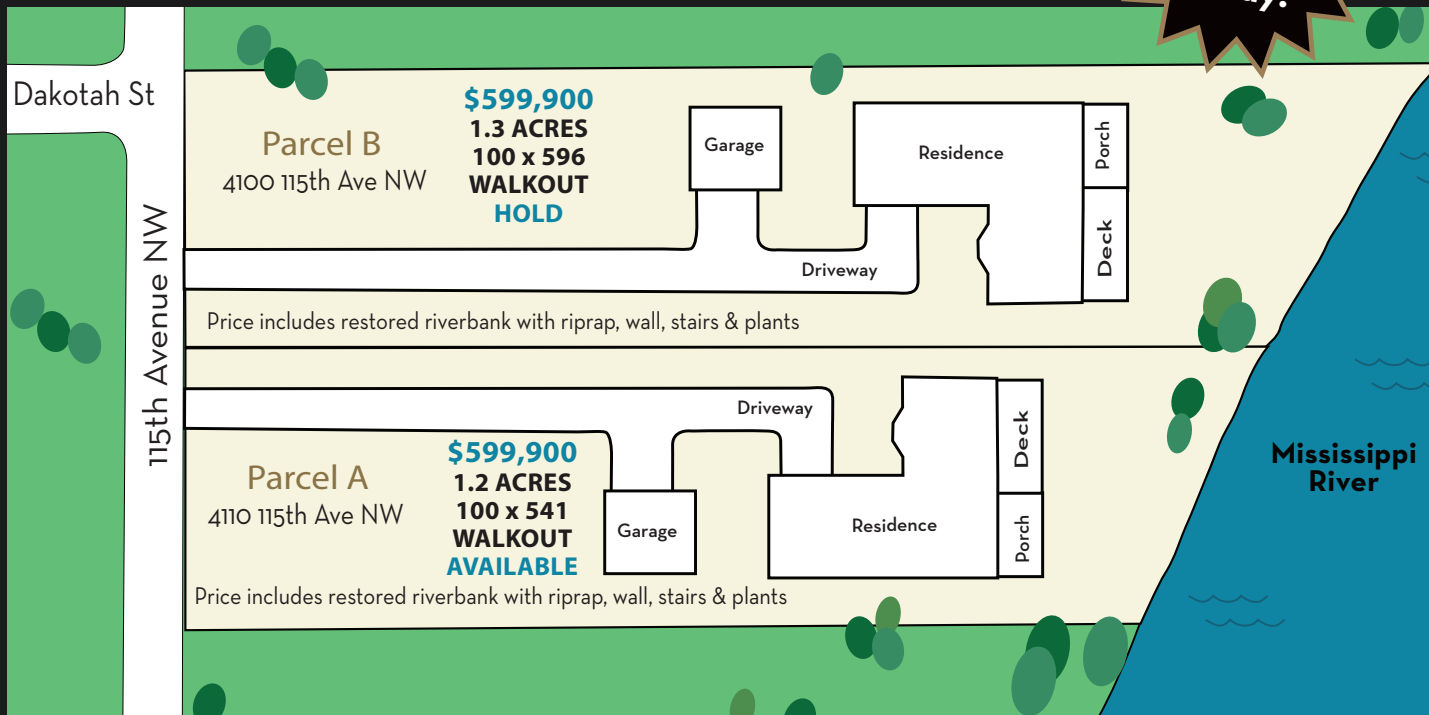

ADOLFSON RIVER ESTATES

Two Large Mississippi River Walkout Lots Available!

- Located on the 6 mile "Recreation Pool"
- Great for boating, jet skis, fishing and swimming
- 1.2 and 1.3 acre walkout lot on the Mississippi River
- Feel like you are away at a cabin every day!
- Take boat to Downtown Anoka for dinner or ice cream
- Boat up river and float down to enjoy the scenery.
- Within walking distance of Mercy Hospital
- Take boat to live music every Thursday night in summer
- Take boat to brand new restaurant in Champlin.