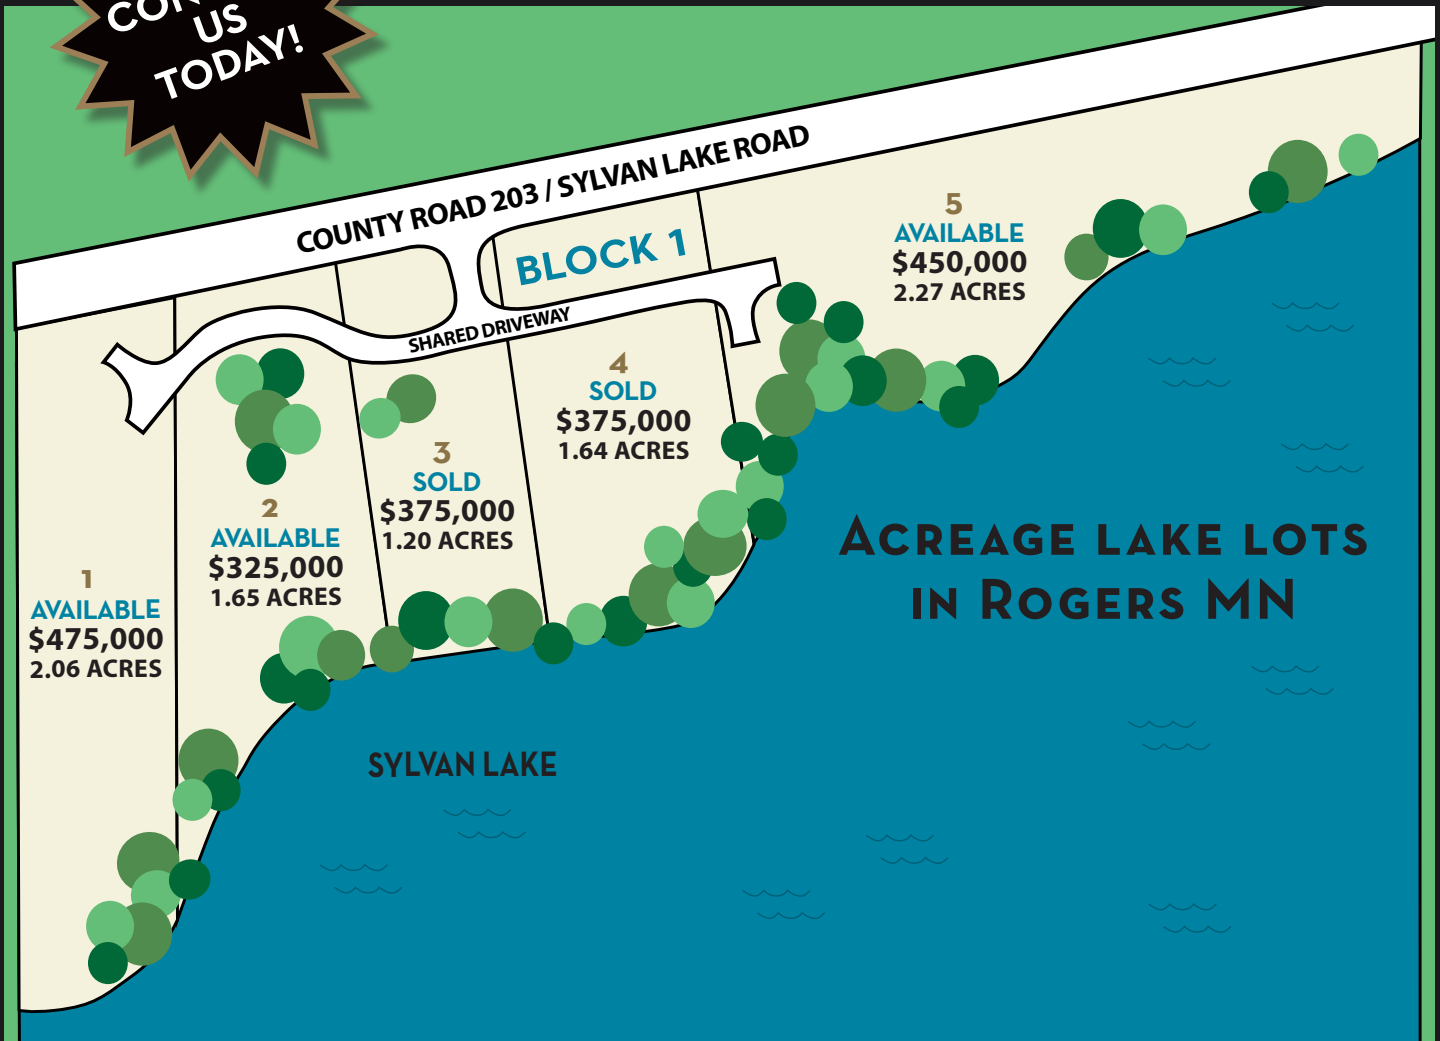

**Custom Homes, LLC**

The Builder With The Personal Touch

**Crow Hassan Trails Located Across  
the Road. Rogers Schools.  
Private Well and Septic.**

DIRECTION:

To locate, GPS 26275 Sylvan Lake, Rogers MN

## SHORES OF SYLVAN LAKE

CALL, TEXT OR EMAIL TODAY:

[ParentCustomHomes.com](http://ParentCustomHomes.com)

BROOK PARENT  
612.282.2384

[brook@parentcustomhomes.com](mailto:brook@parentcustomhomes.com)

BRENT PARENT  
612.282.2380