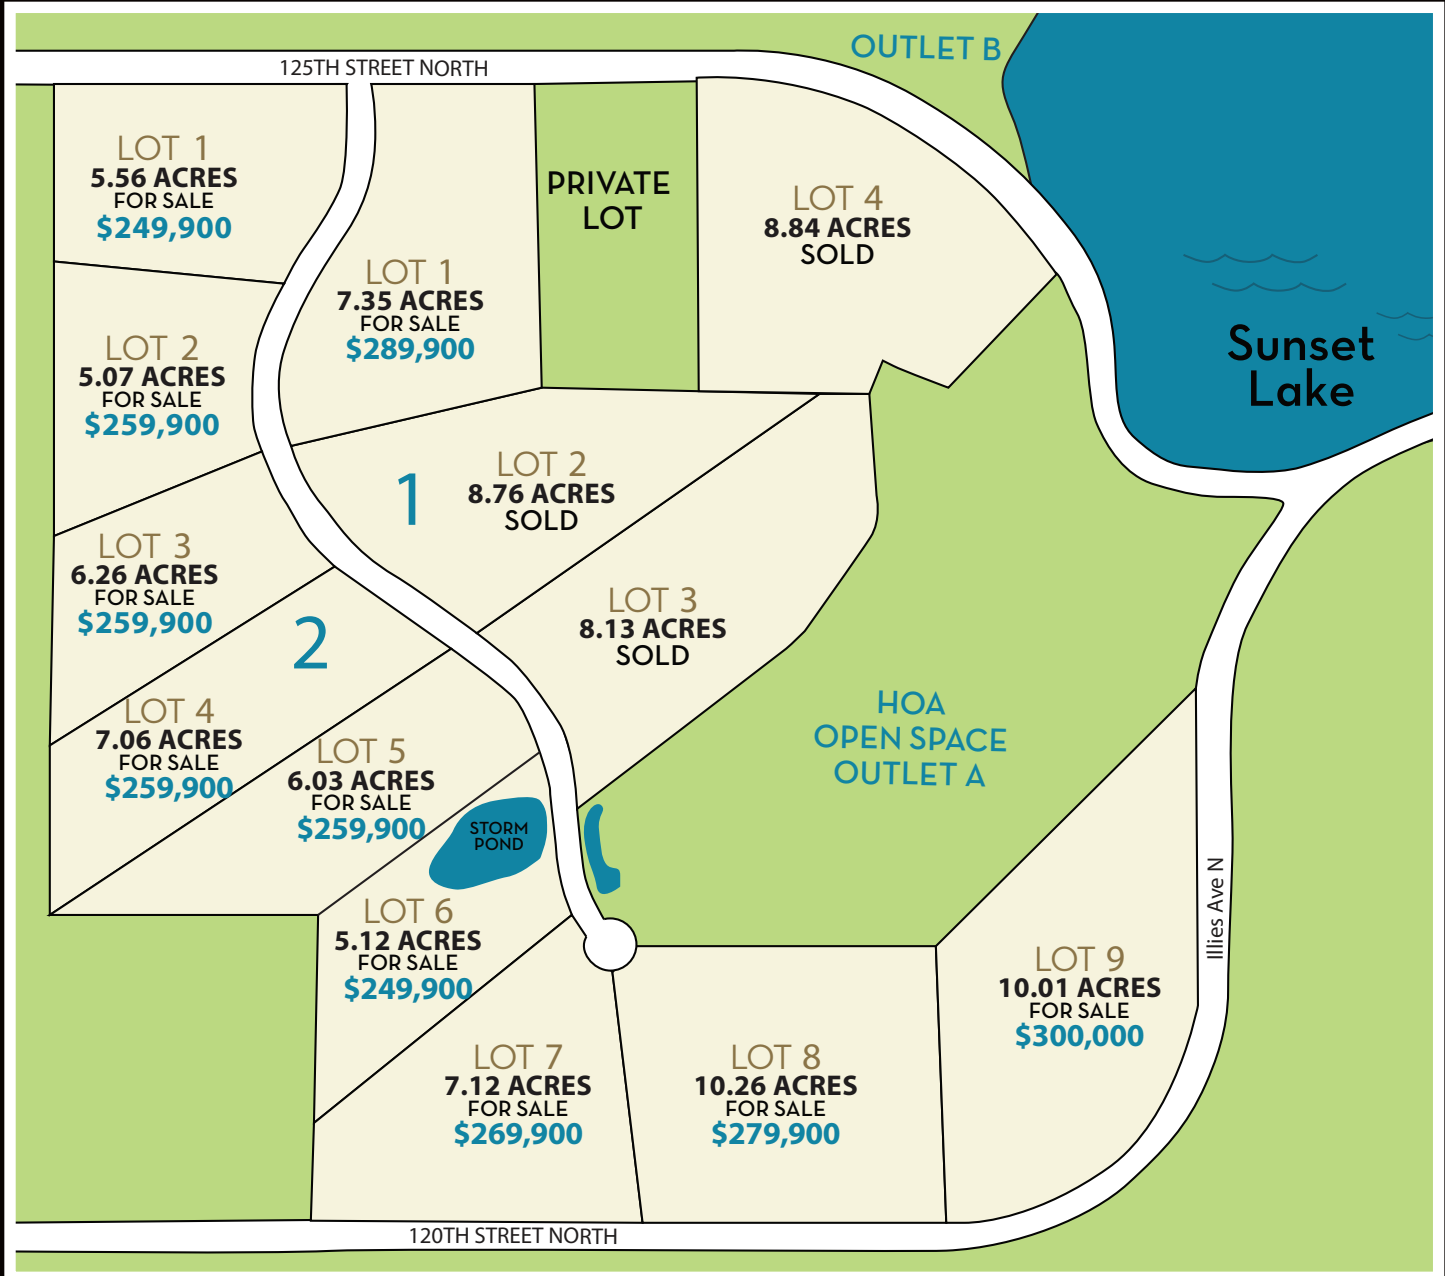

Parent Custom Homes, LLC
The Builder With The Personal Touch

The Preserve at Sunset Lake • Hugo, MN

**Large Acreage Lots with rolling hills
in the Mahtomedi School District**

For directions, google the address:
12140 ILLIES AVE N, HUGO MN