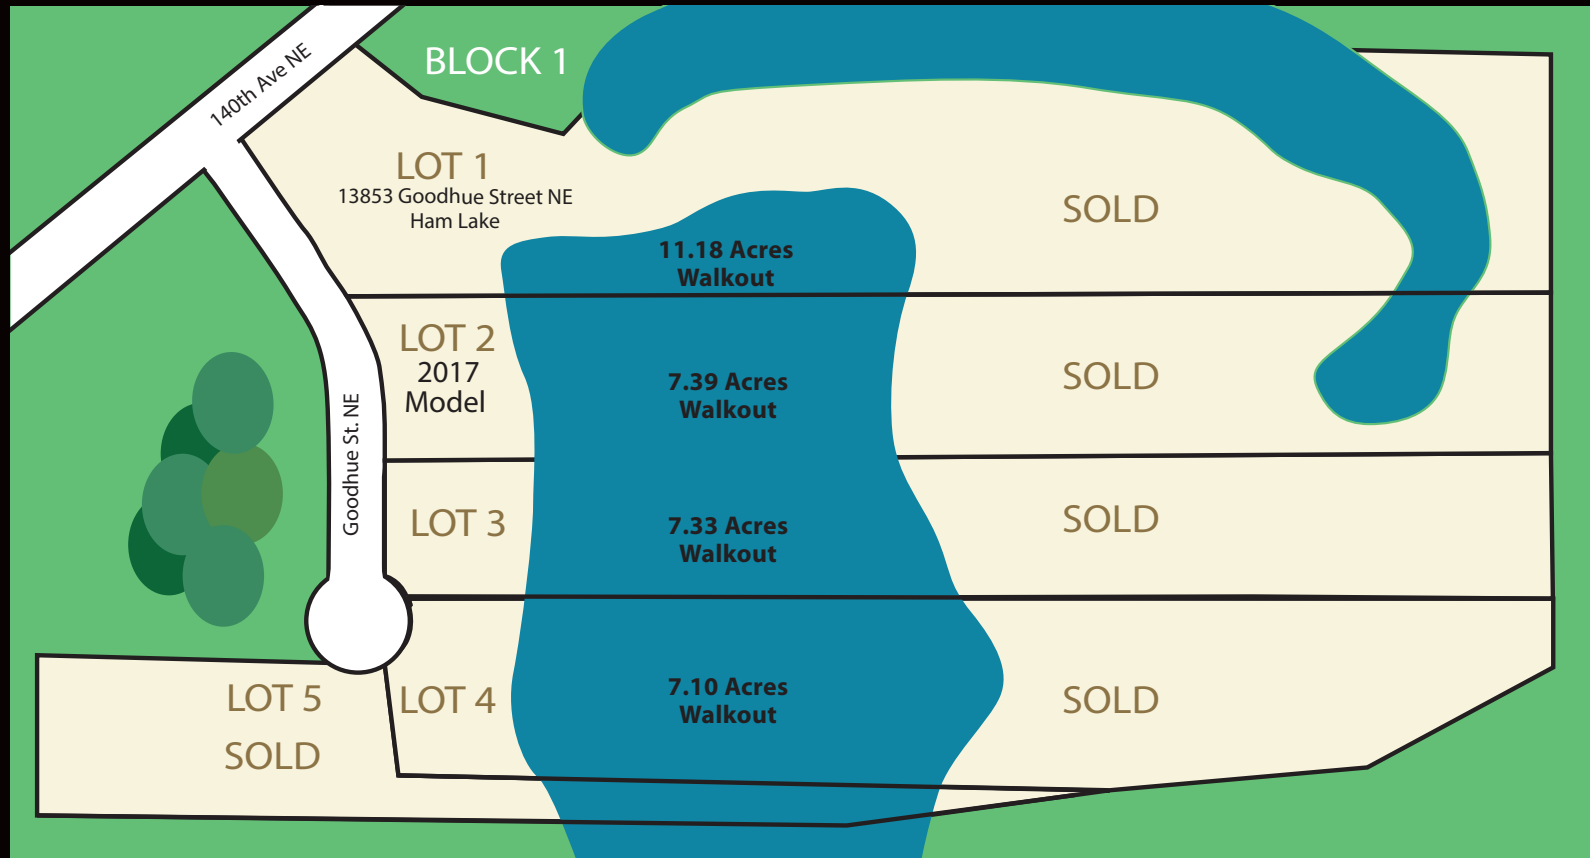

ACREAGE
 WALKOUT LAKE LOTS

PETERSON LAKE PRESERVE

Mn Builders Lic #BC400829

BRENT PARENT
612.282.2380

brent@parentcustomhomes.com

BROOK PARENT
612.282.2384

brook@parentcustomhomes.com

Parent Custom Homes • 13654 Van Buren Street NE, Ham Lake, MN 55433 • 763.421.5559