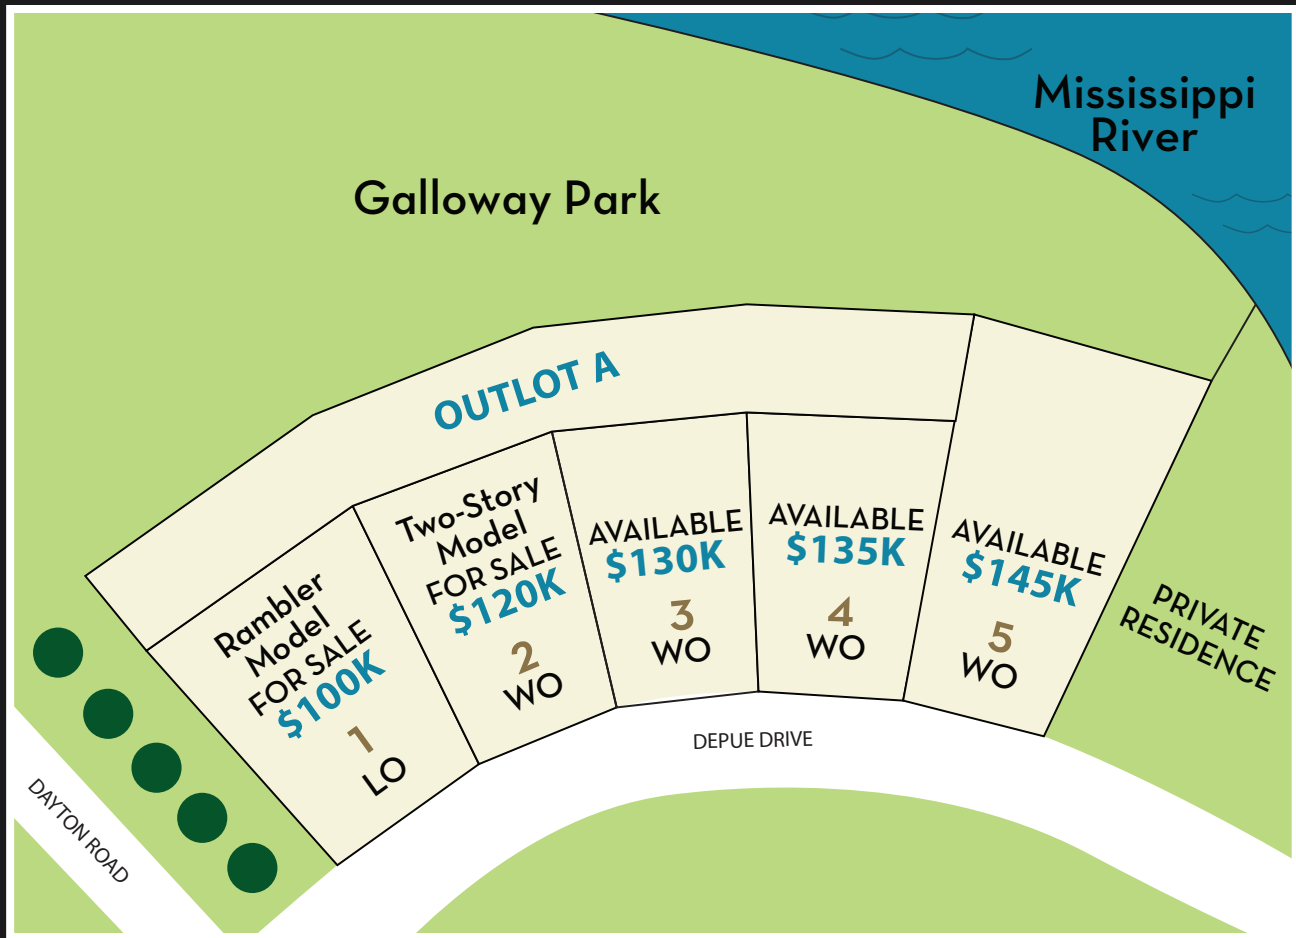

ALL LOTS BACK UP TO
 72 ACRE GALLOWAY PARK WHICH
 IS ON THE MISSISSIPPI RIVER

GALLOWAY ESTATES

- Award winning Anoka Hennepin District 11 Schools including: Champlin Park High School, Jackson Middle School and CBPA Grade School
- No Association Fee