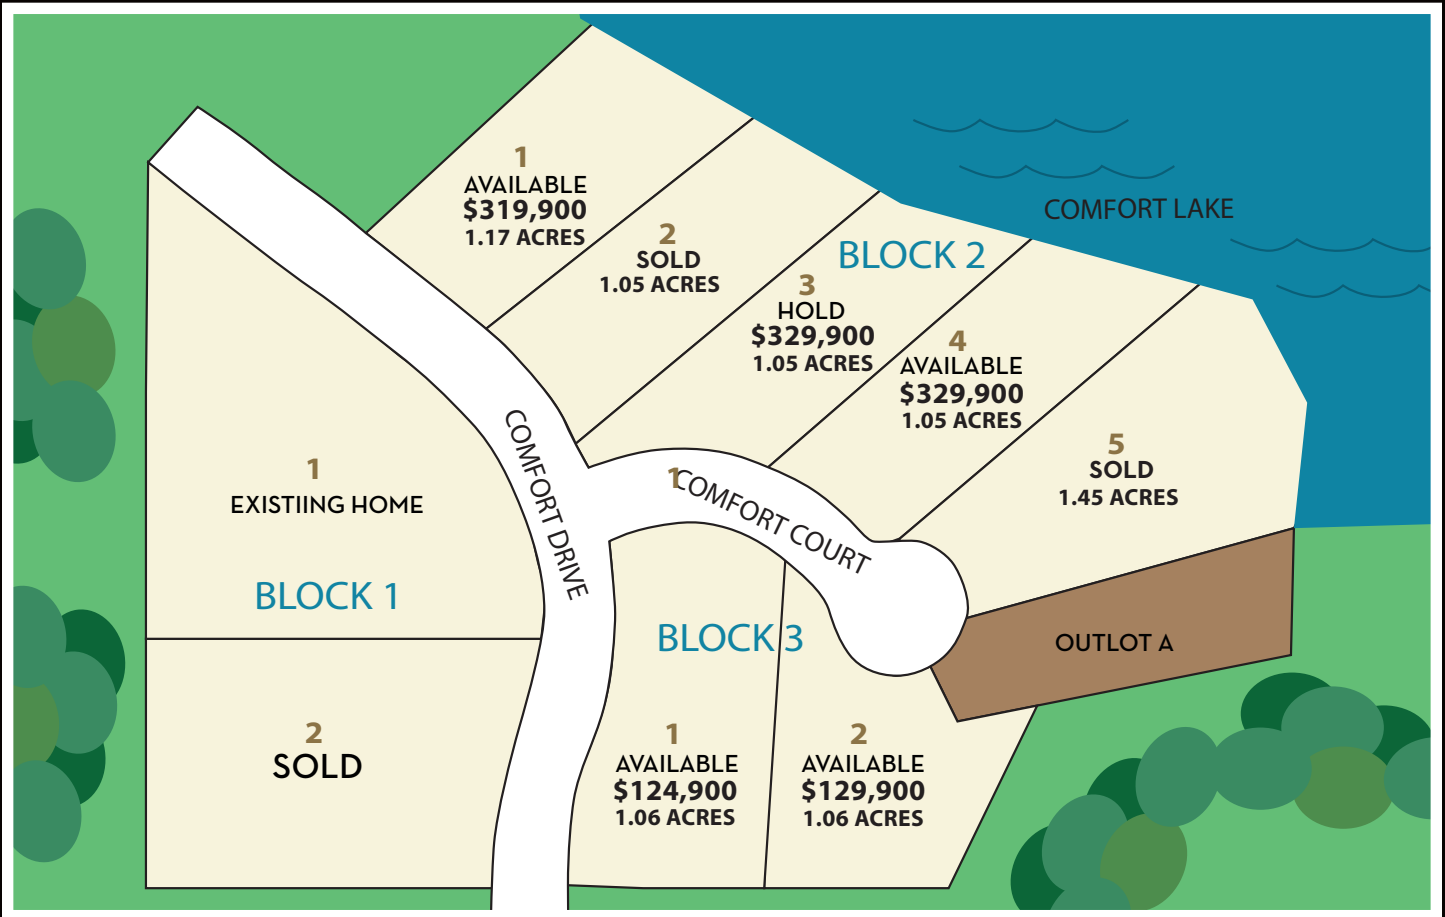

THE WOODS ON COMFORT LAKE

Lakefront Packages Starting at \$750,000

Off-Lake Packages Starting at \$450,000

- All Lots Have a Minimum of 125' of Lakeshore
- Lake Living Only Minutes from the Twin Cities
- Wooded Lots on a Fully Recreational Lake
- Call Brook to Set Up Meeting to Show You the Property