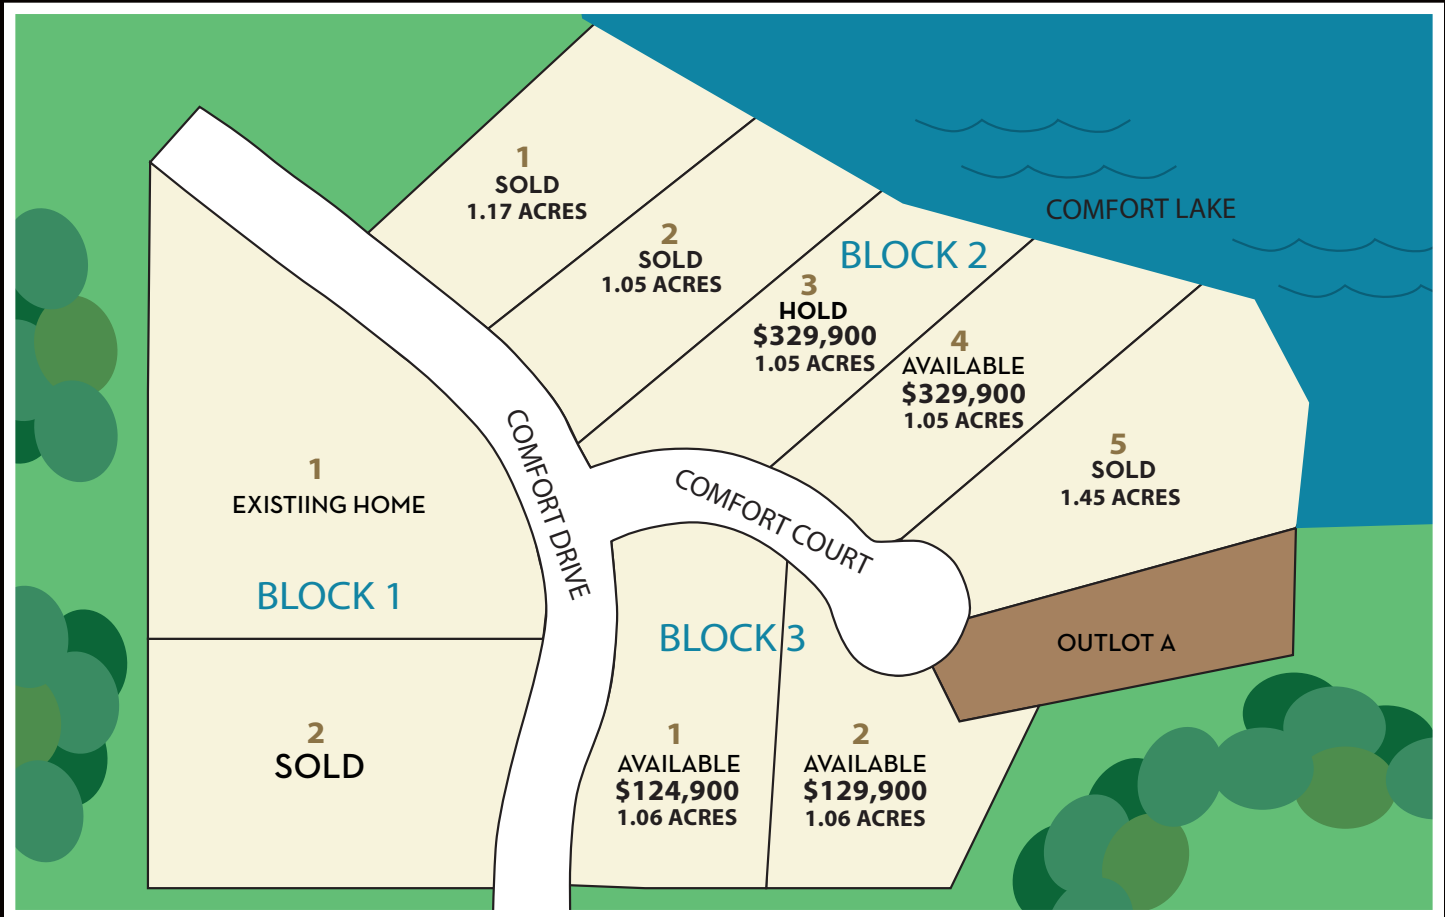

**THE WOODS ON COMFORT LAKE**

Lakefront Packages Starting at \$750,000

Off-Lake Packages Starting at \$450,000

- All Lots Have a Minimum of 125' of Lakeshore
- Lake Living Only Minutes from the Twin Cities
- Wooded Lots on a Fully Recreational Lake
- Call Brook to Set Up Meeting to Show You the Property