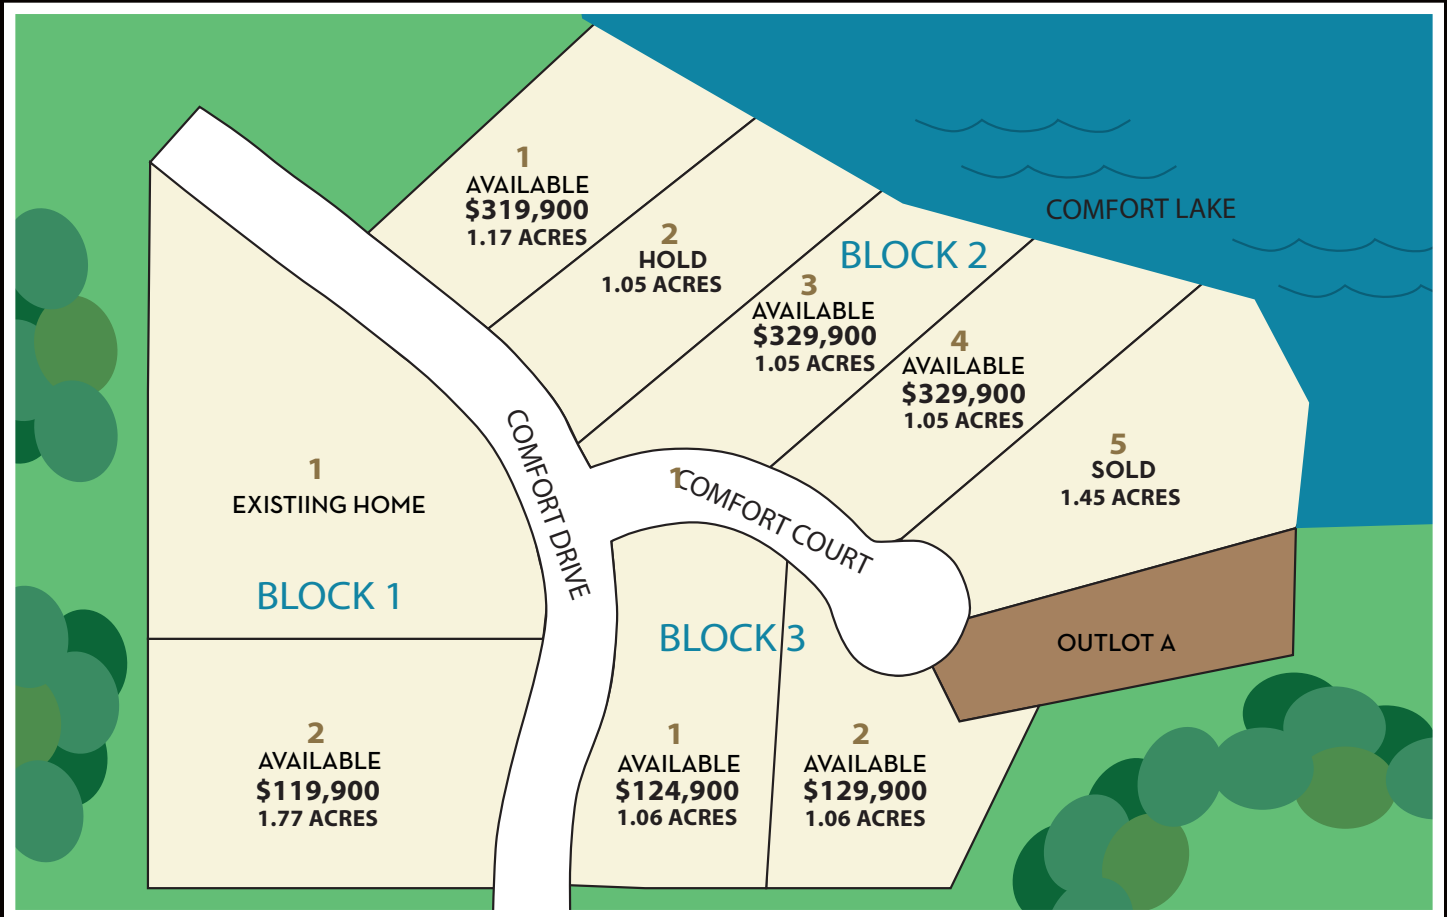

THE WOODS ON COMFORT LAKE

Lakefront Packages Starting at \$750,000

Off-Lake Packages Starting at \$450,000

- All Lots Have a Minimum of 125' of Lakeshore
- Lake Living Only Minutes from the Twin Cities
- Wooded Lots on a Fully Recreational Lake
- Call Brook to Set Up Meeting to Show You the Property